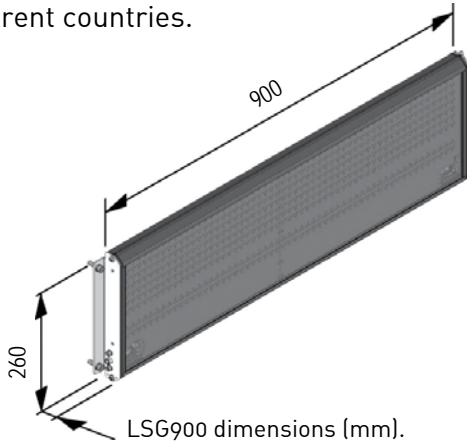

## LSG900 Series

The LSG900 sign is a programmable LED sign, for up to 200 fully programmable messages. The message length is up to eight lines of ten characters. This new LED sign has a SignalMaster integrated in the lower level.

The sign is controlled through the LCD900 control head, with LCD screen and keys of silicone. It allows, through a simple menu system, select and preview the message before it appears on the LED sign.

Voltage:	12 V
Number of programmable messages:	200
Number of lines by message:	8
Number of characters in display:	10
Character size:	125 x 85 mm
Matrix size:	21 x 15 LEDs
LED colour:	red / amber
LED:	SMD
Radiation angle:	+15°
Dimensions:	LED Sign: 900 x 260 x 40 mm Control head: 200 x 60 x 33 mm
Weight:	Led Sign: 4 Kg Control head: 250 gr