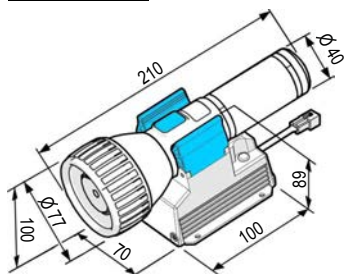

- **PD500, light-spreader paddle**

"STOP/Arrow" sign.

- **SPD-500/400, light-spreader paddle bracket**

Metal bracket for vehicle storage of the luminous paddles.

- **CL560, flashlight charger**

CL560, flashlight charger 10-30V, only for L560.

Flashlight charger with LED charging indicator.

Dimensions in mm:

TECHNICAL SPECIFICATIONS

| | | | | |
|------------------------|---|----------------------|----------------------|------------------|
| Voltage | 10-30 V | | | |
| LED colour | White | | | |
| Charge time | < 4 h | | | |
| Consumption | < 1A | | | |
| Functions | High intensity, Low intensity, Intermittence, LED Crown | | | |
| | HIGH INTENSITY | FLASHING MODE | LOW INTENSITY | LED CROWN |
| Battery life (L560) | >2,5 h | >6 h | >8 h | |
| Battery life (L570) | >2,5 h | | | >16 h |
| Lumens | 700 lm | 220 lm | 110 lm | |
| Flashlights dimensions | 77 x 77 x 210 mm | | | |
| Charger dimensions | 65 x 72 x 100 mm | | | |
| Flashlight weight | 440 gr. | | | |
| Charger weight | 221 gr. | | | |