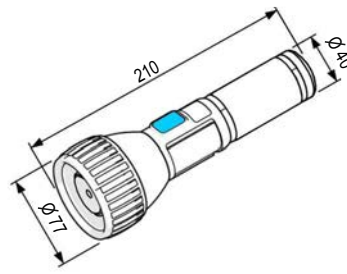

- **PD500, light-spreader paddle**

"STOP/Arrow" sign.

- **SPD-500/400, light-spreader paddle bracket**

Metal bracket for vehicle storage of the luminous paddles.

- **CL560, flashlight charger**

CL560, flashlight charger 10-30V, only for L560.

Flashlight charger with LED charging indicator.

Dimensions in mm:

TECHNICAL SPECIFICATIONS

| | | | | |
|------------------------|---|----------------------|----------------------|------------------|
| Voltage | 10-30 V | | | |
| LED colour | White | | | |
| Charge time | < 4 h | | | |
| Consumption | < 1A | | | |
| Functions | High intensity, Low intensity, Intermittence, LED Crown | | | |
| | HIGH INTENSITY | FLASHING MODE | LOW INTENSITY | LED CROWN |
| Battery life (L560) | >2,5 h | >6 h | >8 h | |
| Battery life (L570) | >2,5 h | | | >16 h |
| Lumens | 700 lm | 220 lm | 110 lm | |
| Flashlights dimensions | 77 x 77 x 210 mm | | | |
| Charger dimensions | 65 x 72 x 100 mm | | | |
| Flashlight weight | 440 gr. | | | |
| Charger weight | 221 gr. | | | |