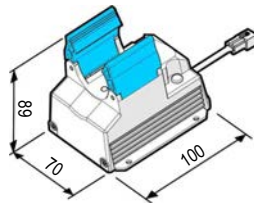

- **PD500, light-spreader paddle**

"STOP/Arrow" sign.

- **SPD-500/400, light-spreader paddle bracket**

Metal bracket for vehicle storage of the luminous paddles.

- **CL560, flashlight charger**

CL560, flashlight charger 10-30V, only for L560.

Flashlight charger with LED charging indicator.

Dimensions in mm:

TECHNICAL SPECIFICATIONS

| | | | | |
|------------------------|---|----------------------|----------------------|------------------|
| Voltage | 10-30 V | | | |
| LED colour | White | | | |
| Charge time | < 4 h | | | |
| Consumption | < 1A | | | |
| Functions | High intensity, Low intensity, Intermittence, LED Crown | | | |
| | HIGH INTENSITY | FLASHING MODE | LOW INTENSITY | LED CROWN |
| Battery life (L560) | >2,5 h | >6 h | >8 h | |
| Battery life (L570) | >2,5 h | | | >16 h |
| Lumens | 700 lm | 220 lm | 110 lm | |
| Flashlights dimensions | 77 x 77 x 210 mm | | | |
| Charger dimensions | 65 x 72 x 100 mm | | | |
| Flashlight weight | 440 gr. | | | |
| Charger weight | 221 gr. | | | |